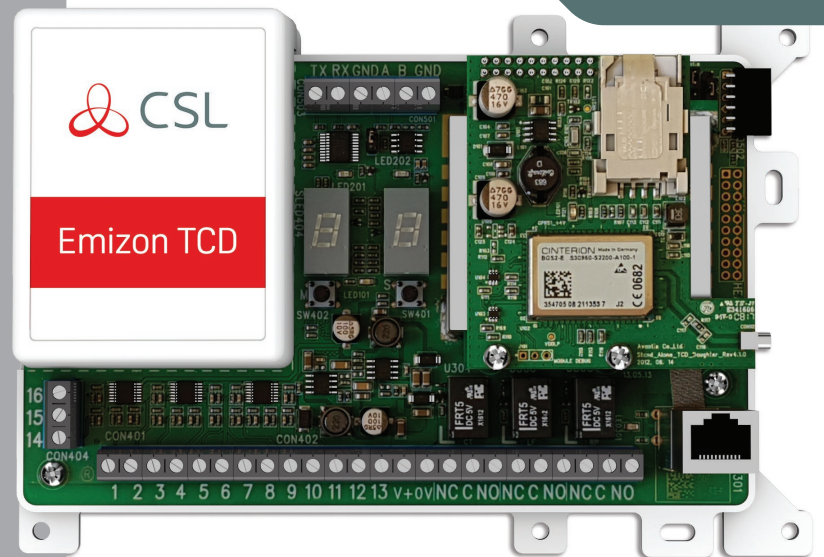

PROFESSIONAL IP SIGNALLING

- Conforms to EN Grades 2, 3 and 4
- IP/GPRS/LTE network connectivity
- Encryption on all signalling paths
- Extended Format signalling to provide ARCs with more detailed information about the protected premises and alarm events
- Not site specific and deployed Globally
- Upload/Download (UDL) for online panel maintenance
- Online site diagnostics
- Independently tested to EN50136 & EN54

CHOOSE EMIZON TCD FOR

Emizon App and Online Maintenance

Access to a service which allows installers to communicate in real time with alarm panels

Professional Monitoring

Connectivity directly into our Gemini Global Platform and reliable ARC monitored signalling for a keyholder or police response

EN50136 & EN54 Insurance Approval

Independently verified to meet the requirements of EN50136 and EN54

WorldSIM

WorldSIM uses a patented roaming algorithm to select the strongest network and eliminate downtime offering the best guarantee of radio coverage